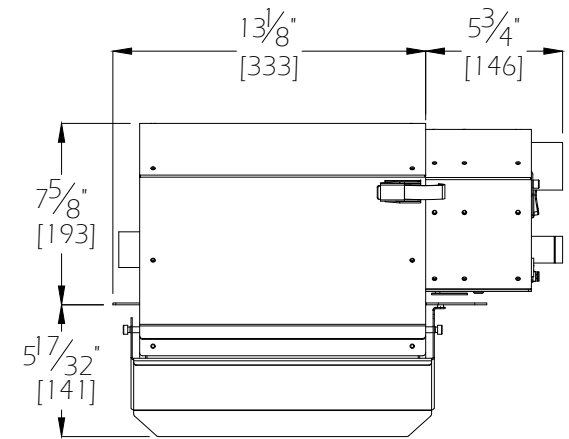

Low Pro

Low Pro
(side)

THIS DRAWING IS THE PROPERTY
OF MAGUIRE PRODUCTS INC. AND
MUST BE RETURNED ON REQUEST
IT MUST NOT BE COPIED OR
PASSED TO A THIRD PARTY.
DRAWING IS NOT TO SCALE.

TITLE		Low Pro
DRAWN	FF	DATE 4/08/2016