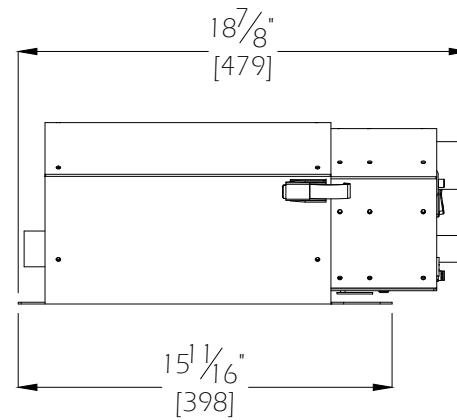

Low Pro

Low Pro
(side)

THIS DRAWING IS THE PROPERTY
OF MAGUIRE PRODUCTS INC. AND
MUST BE RETURNED ON REQUEST
IT MUST NOT BE COPIED OR
PASSED TO A THIRD PARTY.
DRAWING IS NOT TO SCALE.

TITLE		Low Pro
DRAWN	FF	DATE 4/08/2016