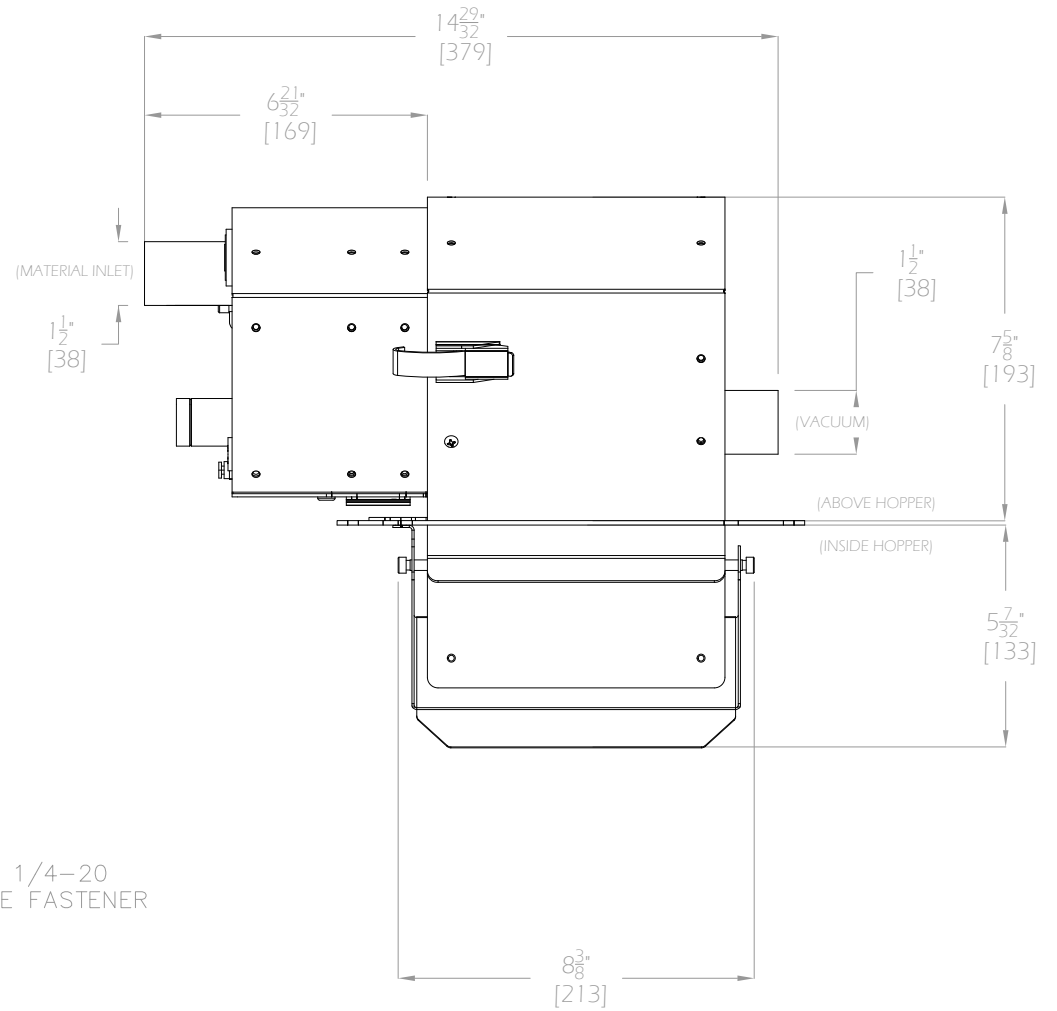

WEIGHT: 18.2 LBS (8.3 Kg)

THIS DRAWING IS THE PROPERTY OF MAGUIRE PRODUCTS INC. AND MUST BE RETURNED ON REQUEST. IT MUST NOT BE COPIED OR PASSED TO A THIRD PARTY. DRAWING IS NOT TO SCALE.

TITLE		LPR-A7
DRAWN	FF	DATE 10/01/2019