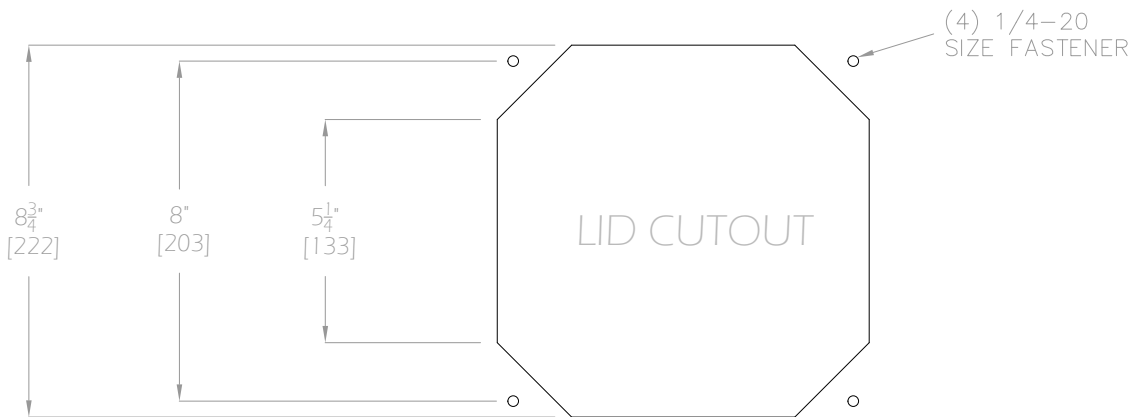

WEIGHT: 18.2 LBS (8.3 Kg)

THIS DRAWING IS THE PROPERTY OF MAGUIRE PRODUCTS INC. AND MUST BE RETURNED ON REQUEST. IT MUST NOT BE COPIED OR PASSED TO A THIRD PARTY. DRAWING IS NOT TO SCALE.

TITLE		LPR-A7
DRAWN	FF	DATE 10/01/2019