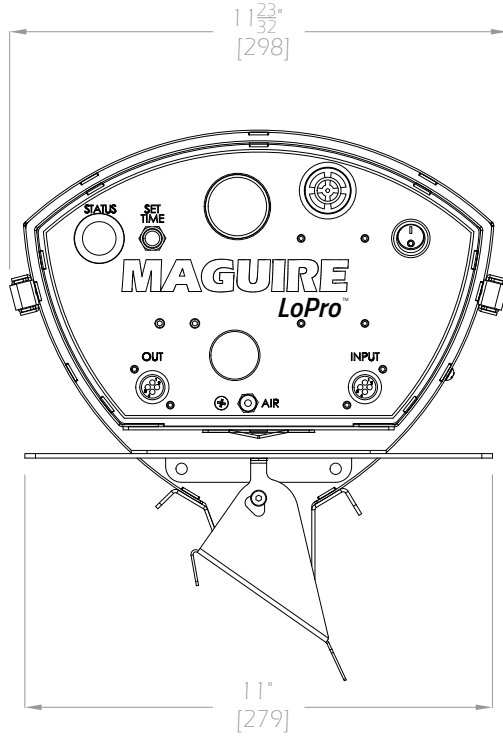

WEIGHT: 18.2 LBS (8.3 Kg)

THIS DRAWING IS THE PROPERTY OF MAGUIRE PRODUCTS INC. AND MUST BE RETURNED ON REQUEST. IT MUST NOT BE COPIED OR PASSED TO A THIRD PARTY. DRAWING IS NOT TO SCALE.

TITLE		LPR-A7
DRAWN	FF	DATE 10/01/2019

**MAGUIRE**<sup>®</sup>  
Intelligent Simplicity