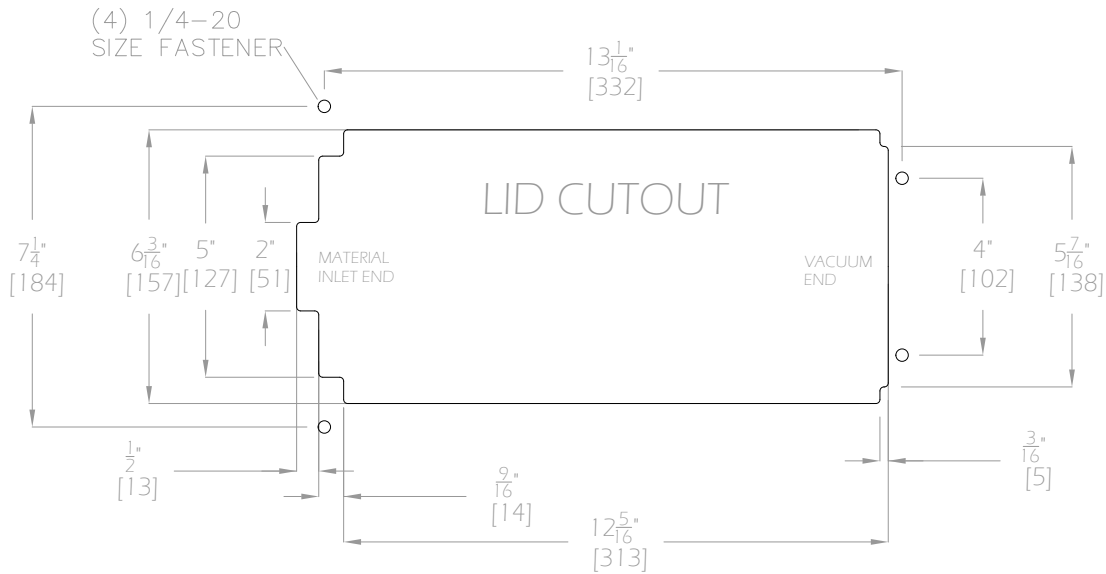

WEIGHT: 19.6 LBS (8.9 Kg)

THIS DRAWING IS THE PROPERTY OF MAGUIRE PRODUCTS INC. AND MUST BE RETURNED ON REQUEST. IT MUST NOT BE COPIED OR PASSED TO A THIRD PARTY. DRAWING IS NOT TO SCALE.

TITLE		LPR-A12	
DRAWN	FF	DATE	10/01/2019