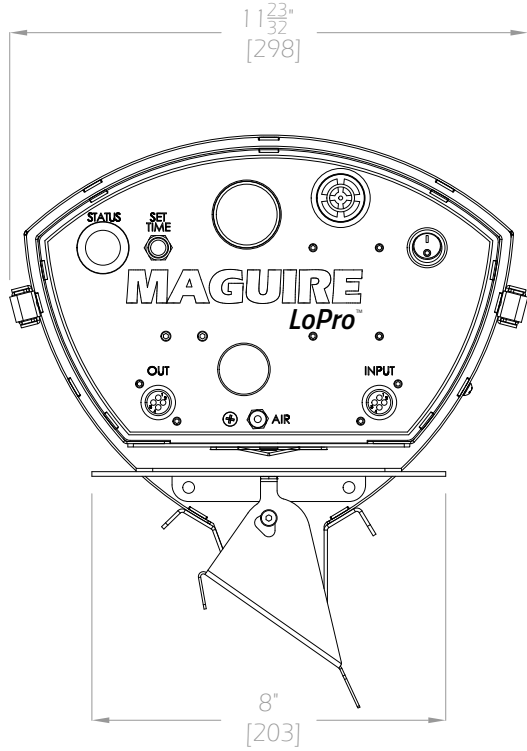

WEIGHT: 19.6 LBS (8.9 Kg)

THIS DRAWING IS THE PROPERTY OF MAGUIRE PRODUCTS INC. AND MUST BE RETURNED ON REQUEST. IT MUST NOT BE COPIED OR PASSED TO A THIRD PARTY. DRAWING IS NOT TO SCALE.

TITLE		LPR-A12	
DRAWN	FF	DATE	10/01/2019