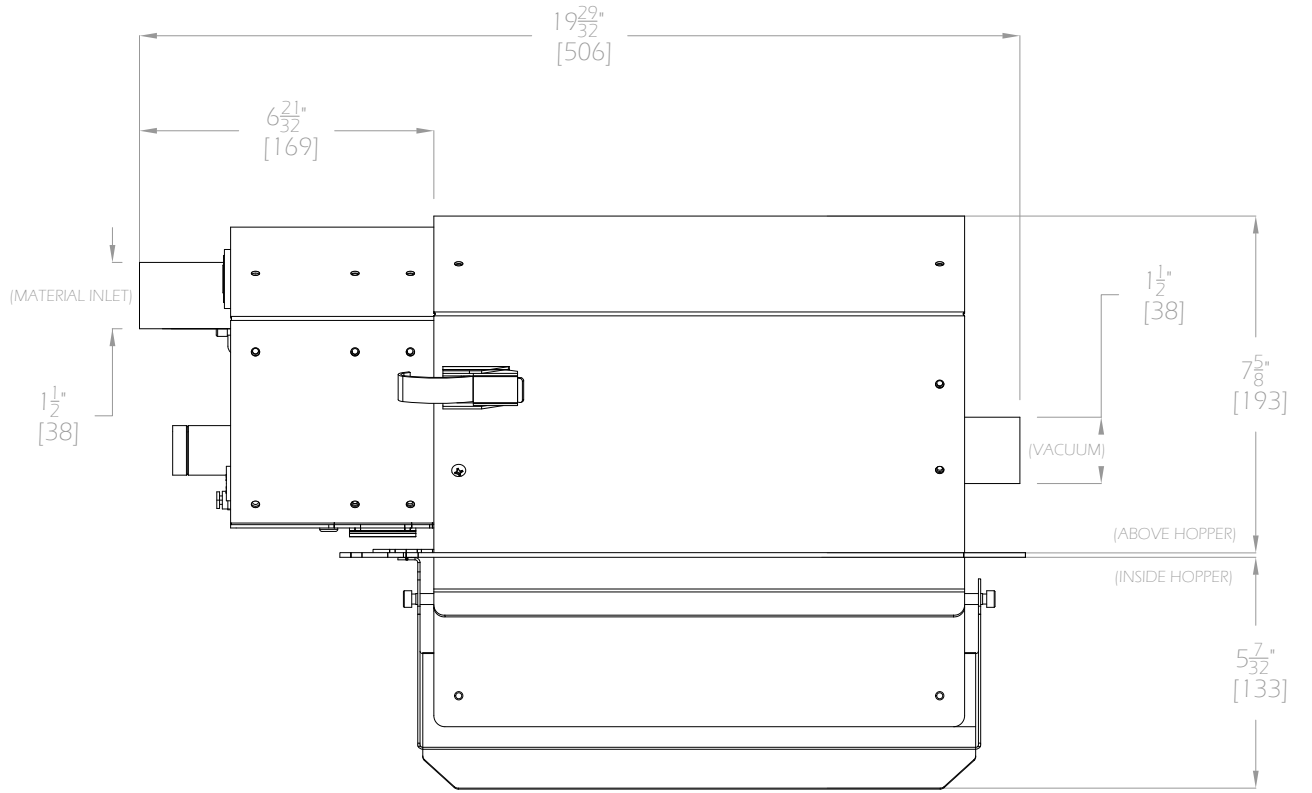

WEIGHT: 19.6 LBS (8.9 Kg)

THIS DRAWING IS THE PROPERTY OF MAGUIRE PRODUCTS INC. AND MUST BE RETURNED ON REQUEST. IT MUST NOT BE COPIED OR PASSED TO A THIRD PARTY. DRAWING IS NOT TO SCALE.

TITLE		LPR-A12	
DRAWN	FF	DATE	10/01/2019