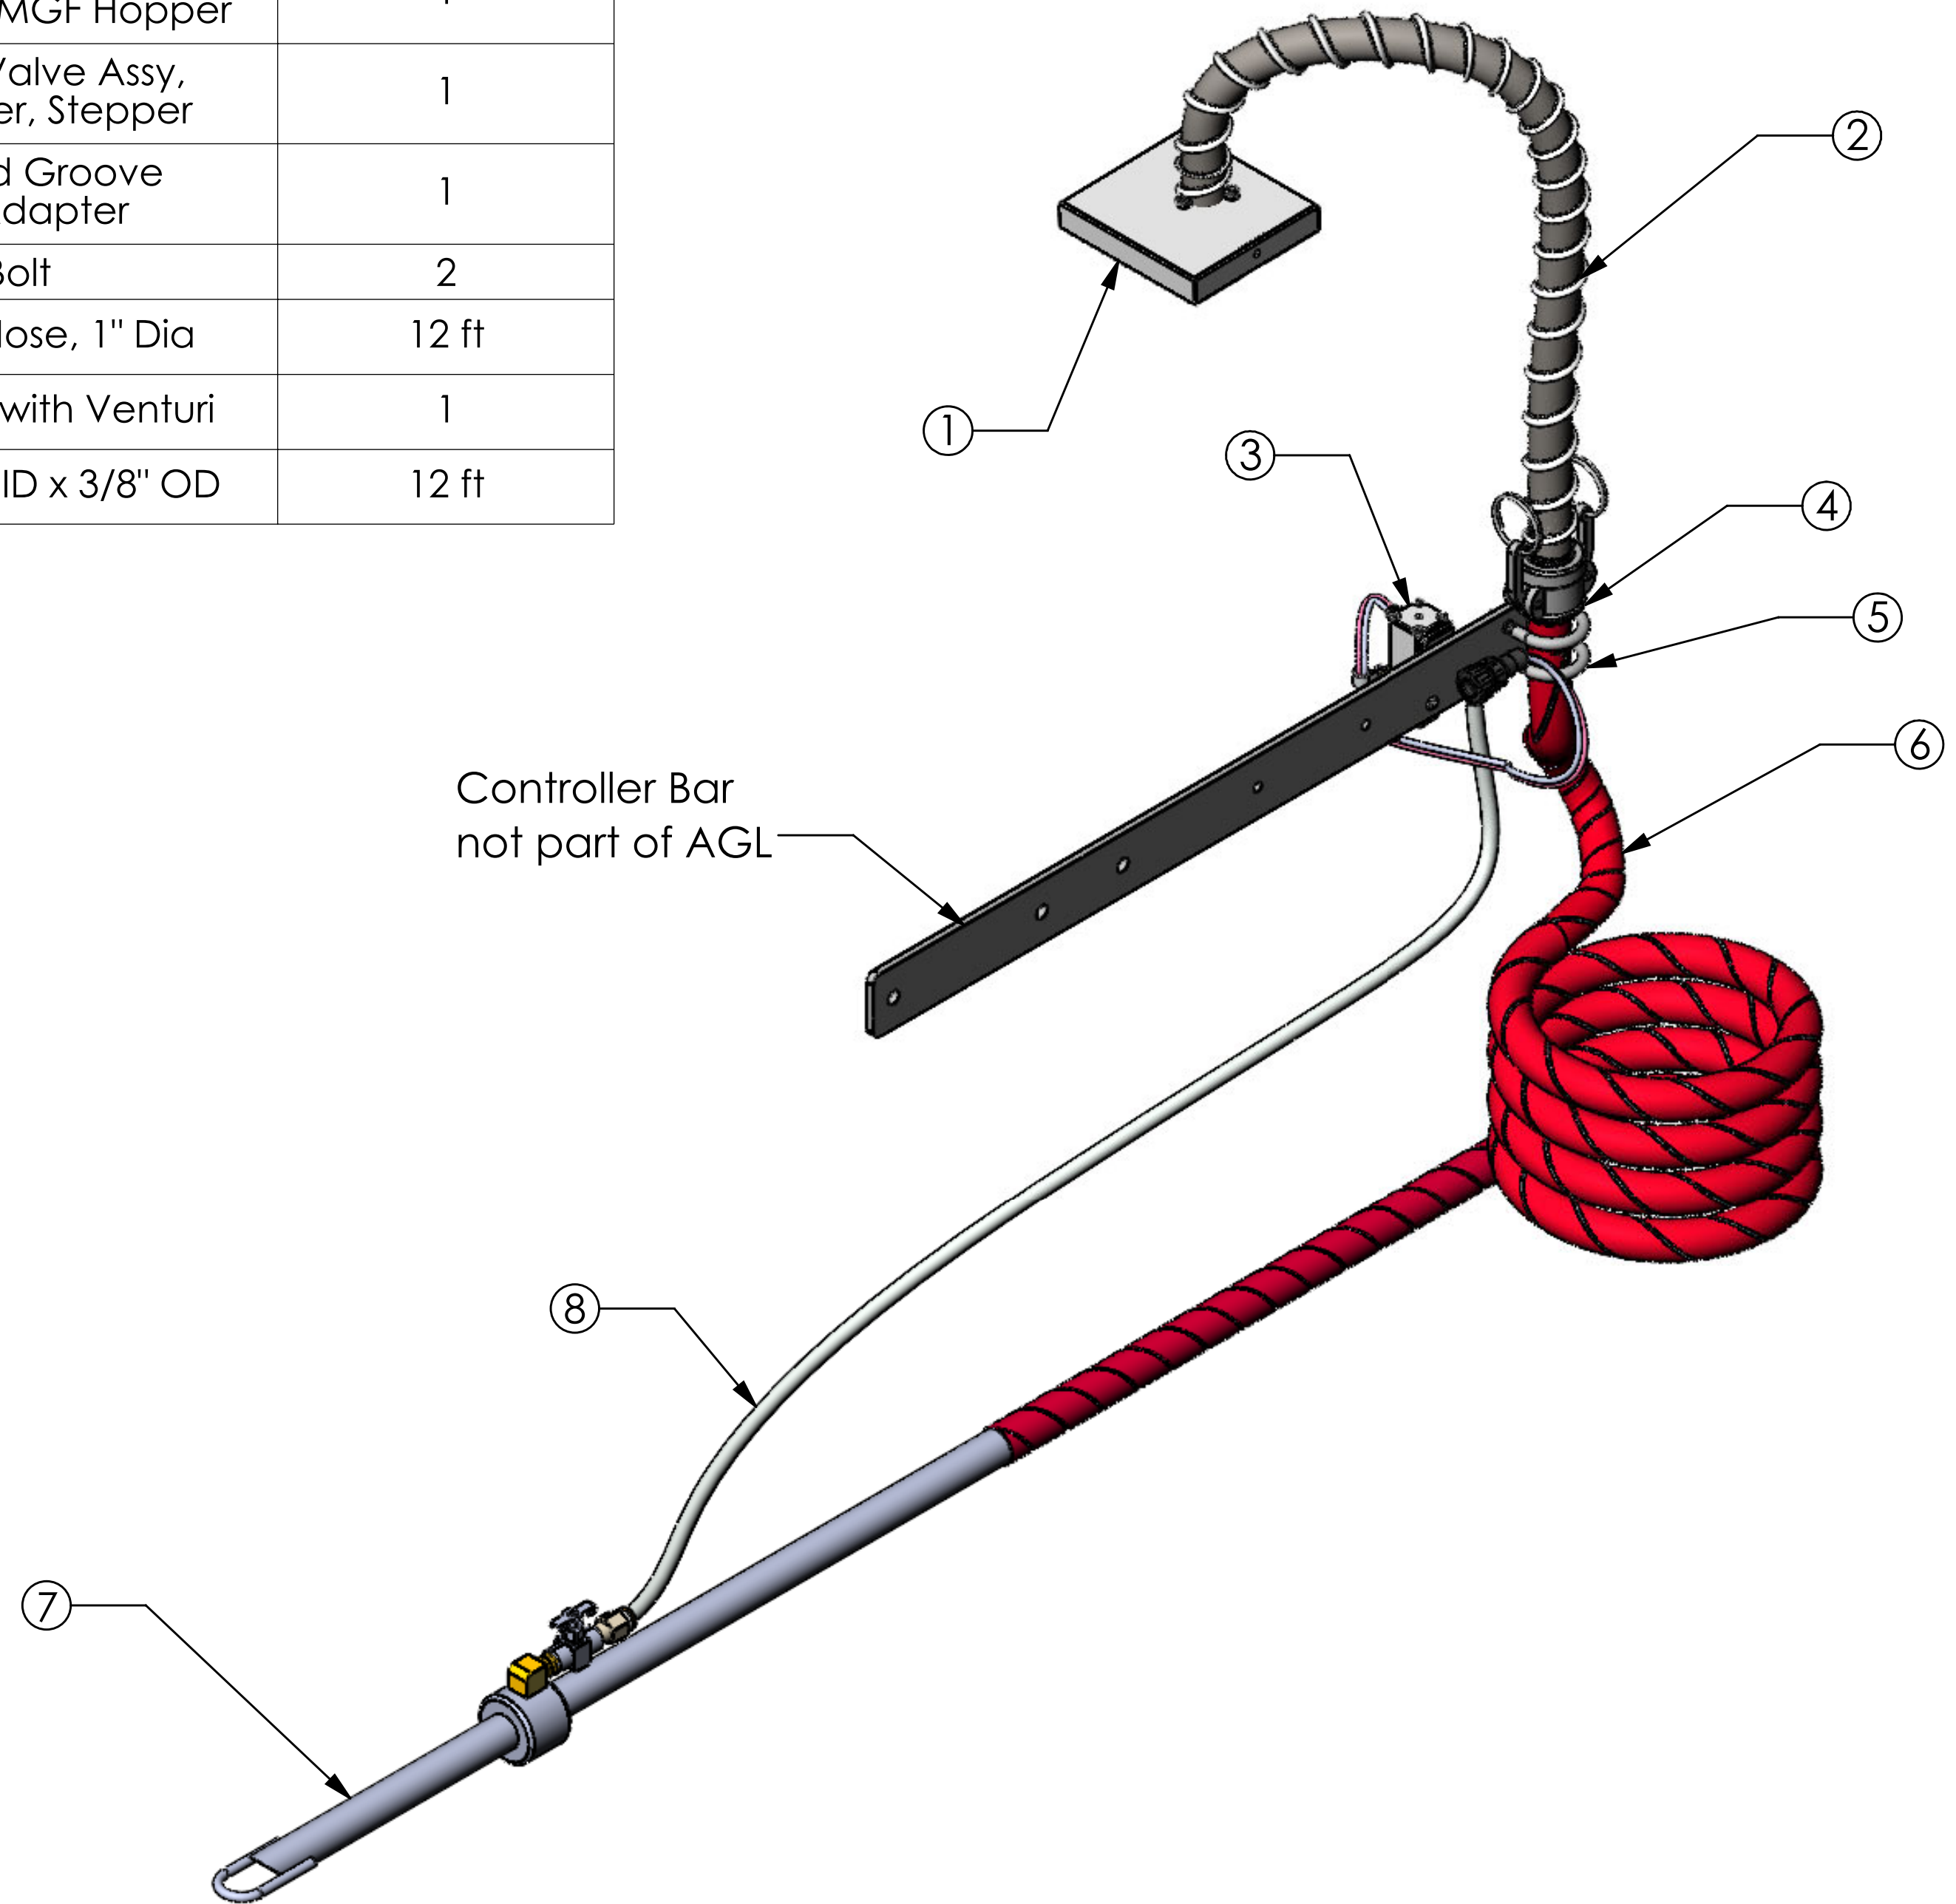

ITEM NO.	PART NUMBER	DESCRIPTION	
1	as1965	Deflector Assy	1
2	asHT-16	Hose Assy, AGL, Coupling to MGF Hopper	1
3	asnv10-GS	Solenoid Valve Assy, AGL Loader, Stepper	1
4	f3LX05	Cam and Groove Male Adapter	1
5	su5-22	U-Bolt	2
6	tpvc16	Red PVC Hose, 1" Dia	12 ft
7	asVT-16S	Lance Assy with Venturi	1
8	tpe46	Tubing, 1/4" ID x 3/8" OD	12 ft

THIS DRAWING IS THE PROPERTY
OF MAGUIRE PRODUCTS INC. AND
MUST BE RETURNED ON REQUEST
IT MUST NOT BE COPIED OR
PASSED TO A THIRD PARTY.
DRAWING IS NOT TO SCALE.

TITLE
*Venturi Loader for
MGF Hopper*

DRAWN CC DATE 10/02/2021